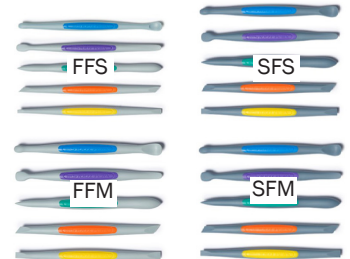

**Clay Shaper Sets**

- 14901..... Mini Set #0 .....\$53.15
- 14902..... Wallet Set #2 .....\$66.60
- 14900..... Wallet Set #6 .....\$93.27

**Economy Clay Shapers**

Super soft tips 1/2" long. In sets of 5, with one each of the same tips as the brand-name Clay Shapers. Get short or long handles or the double ended.

- CSS..... Clay Shaper Short Set.....\$11.50
- CSSB ..... Shaper & Ball Stylus Set.....\$11.00
- CSSL..... Long Handle Stylus Set.....\$15.50

**Double Ended Clay Shaper**

- DS06 ..... Angle Chisel & Cup Chisel - 6.5" long .....\$3.50

**XIEM SILICONE TOOLS**

Each set of 5 have double-ended tools.

- FFS .....Flex Firm - Small..... \$21.95
- FFM .....Flex Firm - Medium ..... \$23.95
- SFS .....Strong Firm - Small ..... \$21.95
- SFM .....Strong Firm - Medium ..... \$23.95

When you buy ...	1-5 @	6-11 @	12+ @
AL8 ..... 8" .....	\$11.69	\$9.35	\$8.18
AL10..... 10" .....	\$12.99	\$10.39	\$9.10
AL12..... 12" .....	\$15.85	\$12.68	\$11.10

**XIEM POTTER'S CLAY GAUGE**

A handy Caliper and depth measurement tool in one. It's ideal for finding inner, outer, and depth measurements for sculpture and pottery with precision. Shows both inches & centimeters.