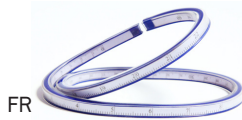

**ARMATURES WITH BASES**

Strong, fully adjustable flakeboard bases, formica-covered, with non-staining, pliable almaloy wire. Position adjustable steel back irons for standing, kneeling or sitting sculptures.

**Human Figures**

- SCFA3.....12" armature .....\$42.00
- SCFA4.....15" armature.....\$50.00
- SCFA5.....18" armature.....\$70.00

**Head & Bust**

- SCHA2..... 13" (1/2 lifesize) .....\$34.00
- SCHA3..... 15" (5/8 lifesize).....\$52.00
- SCHA4..... 20" (lifesize) .....\$65.00

**XIEM FLEXIBLE RULER**

This flexible ruler is perfect anywhere lines are hard to measure. Get accurate measurements for curved and straight lines on convex and concave surfaces. Inches on one side and millimeters on the other.