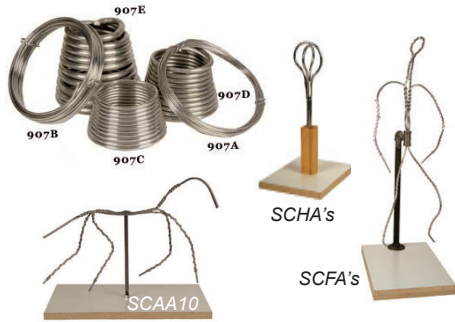

Quantity discounts apply on multiples of the same item

**ARMATURE WIRE**

A non-corrosive lightweight aluminum wire that is fully pliable, non-staining and economical.

- SC907A..... 1/16" x 32ft ..... (up to 15"h)..... \$8.00
- SC907B..... 1/8" x 20ft ..... (up to 15"h)..... \$10.30
- SC907C..... 3/16" x 10ft ..... (up to 24"h) ..... \$13.50
- SC907D..... 1/4" x 10 ft ..... (up to 36"h)..... \$27.00
- SC907E..... 3/8" x 10ft ..... (over 36"h)..... \$40.00

**ARMATURES WITH BASES**

Strong, fully adjustable flakeboard bases, formica-covered, with non-staining, pliable almaloy wire. Position adjustable steel back irons for standing, kneeling or sitting sculptures.

**XIEM FLEXIBLE RULER**

This flexible ruler is perfect anywhere lines are hard to measure. Get accurate measurements for curved and straight lines on convex and concave surfaces. Inches on one side and millimeters on the other.

- FR..... 16"..... \$11.95

**SUE TOOL COMPASS**

GR Pottery Forms' compass turned into a measuring device that scores a line to develop a consistent lip outside of the body of the form. This works well with their WA system and the hump molds shown on page 70.